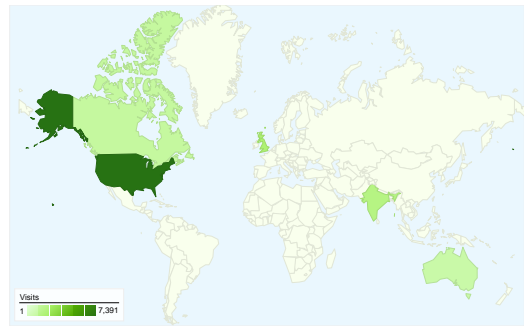

Site Usage

23,229 Visits

85.29% Bounce Rate

30,970 Pageviews

00:00:49 Avg. Time on Site

1.33 Pages/Visit

90.69% % New Visits

Visitors Overview

Visitors
21,434

Map Overlay

Traffic Sources Overview

- **Search Engines**
18,927.00 (81.48%)
- **Referring Sites**
2,629.00 (11.32%)
- **Direct Traffic**
1,672.00 (7.20%)
- **Other**
1 (> 0.00%)

Content Overview