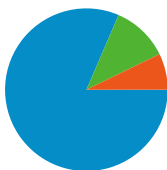

Site Usage

23,229 Visits

85.29% Bounce Rate

30,970 Pageviews

00:00:49 Avg. Time on Site

1.33 Pages/Visit

90.69% % New Visits

Visitors Overview

Visitors
21,434

Map Overlay

Traffic Sources Overview

- **Search Engines**
18,927.00 (81.48%)
- **Referring Sites**
2,629.00 (11.32%)
- **Direct Traffic**
1,672.00 (7.20%)
- **Other**
1 (> 0.00%)

Content Overview